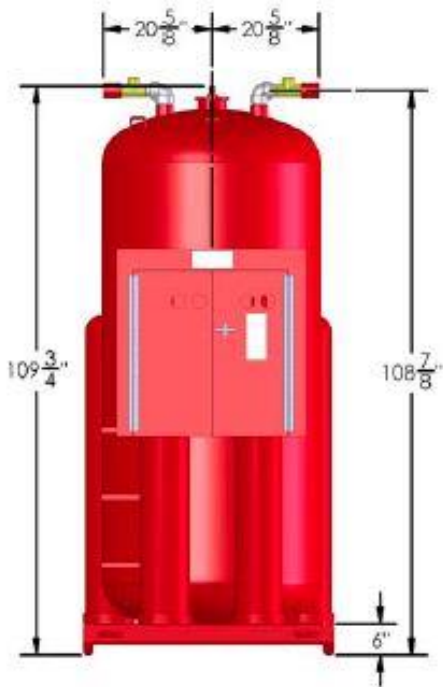

TOP VIEW

FRONT VIEW

SIDE VIEW

Quality is Behind the Diamond.

ISOMETRIC VIEW

**AMEREX MODEL 944
500 GALLON AFF UNIT**

EMPTY WEIGHT - 3,260 lbs

FULL WEIGHT - 7,425 lbs

ITEM NO.	UNIT DESCRIPTION
1	A.S.M.E. CODE CONTAINER - 42" O.D.
2	UNIT SKID
3	UNIT CABINET
4	SAFETY POP-OFF 250 PSI
5	4" FILLER CAP
6	LIFTING EYELET
7	TOW EYELET
8	300 CU. FT. NITROGEN CYLINDER
9	2" DISCHARGE