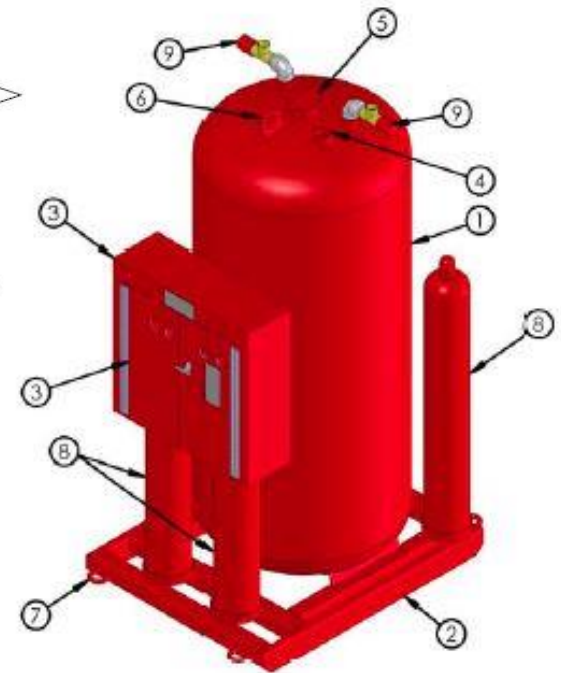

TOP VIEW

FRONT VIEW

SIDE VIEW

Quality is Behind the Diamond.

ISOMETRIC VIEW

**AMEREX MODEL 944
500 GALLON AFF UNIT**

EMPTY WEIGHT - 3,260 lbs

FULL WEIGHT - 7,425 lbs

ITEM NO.	UNIT DESCRIPTION
1	A.S.M.E. CODE CONTAINER - 42" O.D.
2	UNIT SKID
3	UNIT CABINET
4	SAFETY POP-OFF 250 PSI
5	4" FILLER CAP
6	LIFTING EYELET
7	TOW EYELET
8	300 CU. FT. NITROGEN CYLINDER
9	2" DISCHARGE