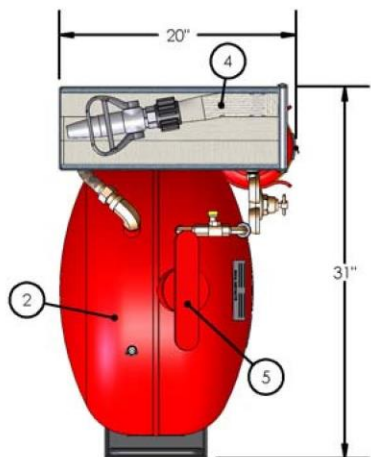

Quality is Behind the Diamond.

**TOP VIEW**

**ISOMETRIC VIEW**

**ISOMETRIC VIEW**

**END VIEW**

**FRONT VIEW**

**AMEREX MODEL 961  
21 Gallon Vertical CAFS Unit**

Empty Weight - 168 lbs.

Full Weight - 343 lbs.

ITEM No.	UNIT DESCRIPTION
1	ALUMINUM SKID
2	21 GALLON CAFS VESSEL
3	40 CF EXPELLANT BOTTLE
4	HOSE BOX W/ 50FT OF 1" LAY FLAT HOSE W/ SHUT OFF AND TIP.
5	FILL CAP