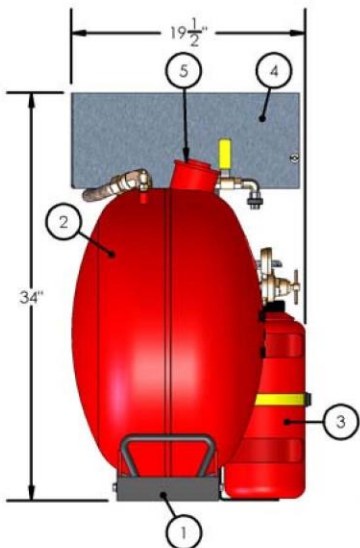

Quality is Behind the Diamond.

**TOP VIEW**

**ISOMETRIC VIEW**

**ISOMETRIC VIEW**

**END VIEW**

**FRONT VIEW**

**AMEREX MODEL 961  
21 Gallon Vertical CAFS Unit**

Empty Weight - 168 lbs.

Full Weight - 343 lbs.

ITEM No.	UNIT DESCRIPTION
1	ALUMINUM SKID
2	21 GALLON CAFS VESSEL
3	40 CF EXPELLANT BOTTLE
4	HOSE BOX W/ 50FT OF 1" LAY FLAT HOSE W/ SHUT OFF AND TIP.
5	FILL CAP