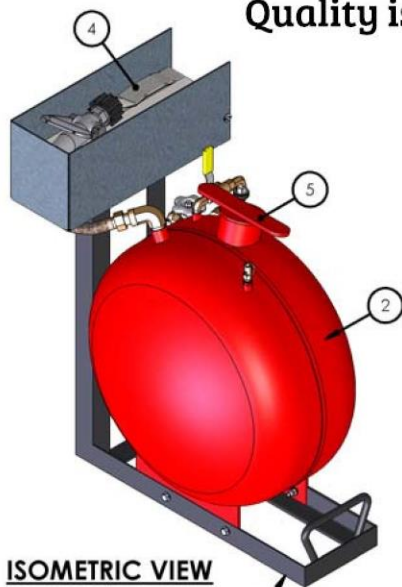

Quality is Behind the Diamond.

**TOP VIEW**

**ISOMETRIC VIEW**

**ISOMETRIC VIEW**

**END VIEW**

**FRONT VIEW**

**AMEREX MODEL 961  
21 Gallon Vertical CAFS Unit**

Empty Weight - 168 lbs.

Full Weight - 343 lbs.

ITEM No.	UNIT DESCRIPTION
1	ALUMINUM SKID
2	21 GALLON CAFS VESSEL
3	40 CF EXPELLANT BOTTLE
4	HOSE BOX W/ 50FT OF 1" LAY FLAT HOSE W/ SHUT OFF AND TIP.
5	FILL CAP