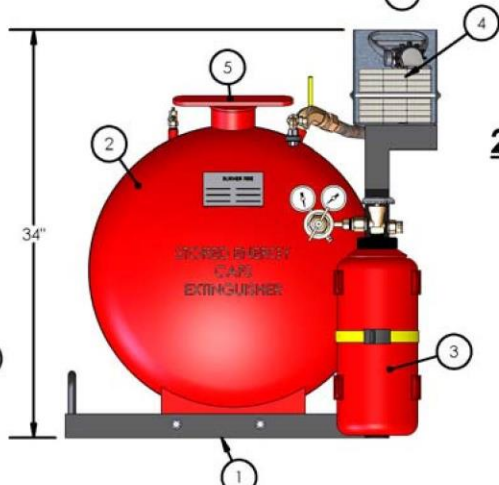

Quality is Behind the Diamond.

**TOP VIEW**

**ISOMETRIC VIEW**

**ISOMETRIC VIEW**

**END VIEW**

**FRONT VIEW**

**AMEREX MODEL 961  
21 Gallon Vertical CAFS Unit**

Empty Weight - 168 lbs.

Full Weight - 343 lbs.

ITEM No.	UNIT DESCRIPTION
1	ALUMINUM SKID
2	21 GALLON CAFS VESSEL
3	40 CF EXPELLANT BOTTLE
4	HOSE BOX W/ 50FT OF 1" LAY FLAT HOSE W/ SHUT OFF AND TIP.
5	FILL CAP