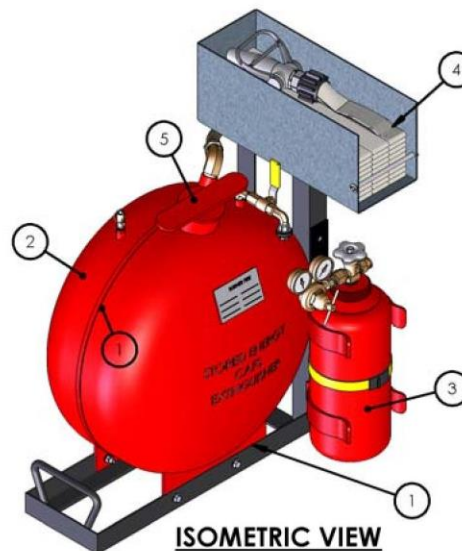

Quality is Behind the Diamond.

**TOP VIEW**

**ISOMETRIC VIEW**

**ISOMETRIC VIEW**

**END VIEW**

**FRONT VIEW**

**AMEREX MODEL 961  
21 Gallon Vertical CAFS Unit**

Empty Weight - 168 lbs.

Full Weight - 343 lbs.

ITEM No.	UNIT DESCRIPTION
1	ALUMINUM SKID
2	21 GALLON CAFS VESSEL
3	40 CF EXPELLANT BOTTLE
4	HOSE BOX W/ 50FT OF 1" LAY FLAT HOSE W/ SHUT OFF AND TIP.
5	FILL CAP