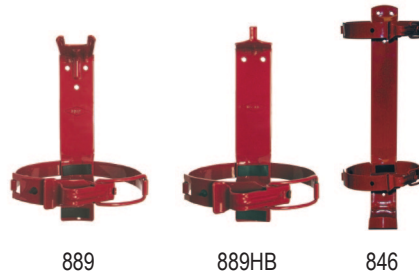

Wall Hanger Brackets

Bracket Adapters

10 lb. Wall Strap Type

Vehicle / Marine / Aviation Brackets

**Heavy Duty Box Type Vehicle Brackets
(Red Brackets are Galvanized)**

Heavy Duty Dolly Cart

Heavy Duty Rubber Strap Brackets

**"I" Beam Brackets
Exterior & Interior**