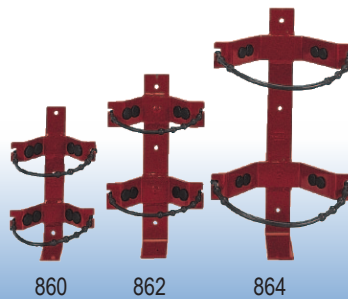

Wall Hanger Brackets

Bracket Adapters

10 lb. Wall Strap Type

Vehicle / Marine / Aviation Brackets

**Heavy Duty Box Type Vehicle Brackets
(Red Brackets are Galvanized)**

Heavy Duty Dolly Cart

Heavy Duty Rubber Strap Brackets

**"I" Beam Brackets
Exterior & Interior**