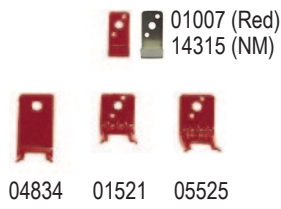

Wall Hanger Brackets

Bracket Adapters

10 lb. Wall Strap Type

Vehicle / Marine / Aviation Brackets

**Heavy Duty Box Type Vehicle Brackets
(Red Brackets are Galvanized)**

Heavy Duty Dolly Cart

Heavy Duty Rubber Strap Brackets