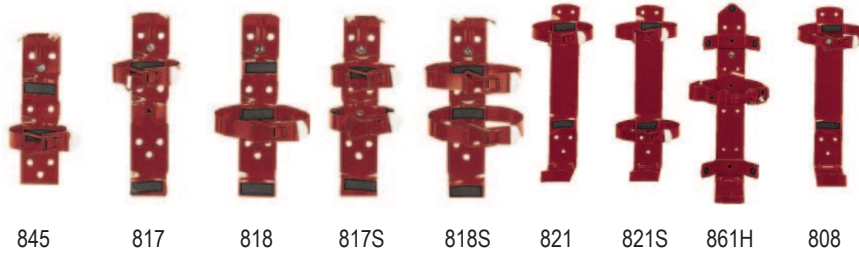

Wall Hanger Brackets

Bracket Adapters

10 lb. Wall Strap Type

Vehicle / Marine / Aviation Brackets

**Heavy Duty Box Type Vehicle Brackets
(Red Brackets are Galvanized)**

Heavy Duty Dolly Cart

Heavy Duty Rubber Strap Brackets

**"I" Beam Brackets
Exterior & Interior**